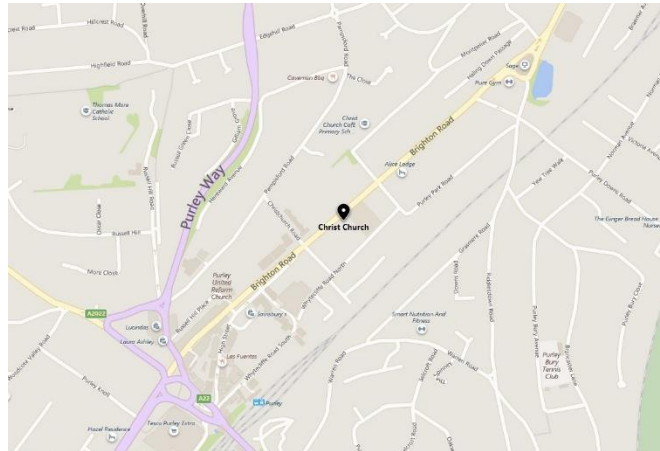

Pricing 2021

Monday - Friday

	8am – 1pm 1pm – 6pm	6pm – 11pm
Hebron	£79 / £89	£84 / £94 <i>Fri PM as Sat</i>
Jericho	£110	£110
Lebanon	£124	£124
Philippi	£138	£138
Galilee & C2	£45	£45

Saturday

	8am – 1pm 1pm – 6pm	6pm – 11pm
Hebron	£150	£205
Jericho	£125	£150
Lebanon	£130	£175
Philippi	£150	£205
Galilee & C2	£45	£45

£50 Additional Caretaking fee to all Saturdays

Contact the Office for further details & discount options.

CHRIST CHURCH

PURLEY

To book a viewing, please contact the Centre Lettings Administrator:

020 8763 8791

bookings@christchurchpurley.org.uk

*The office is open 9.30am – 12.30pm,
Monday to Friday.*

Times of Hire

Monday – Saturday 8.00am – 11.00pm
Sunday Church use only

Location

Christ Church is located between 861 & 863 Brighton Road, opposite the Rotary Field and Christ Church Primary School.

CHRIST CHURCH

PURLEY

Venue Hire

2021

Brighton Road, Purley, CR8 2BN

www.christchurchpurley.org.uk

Registered charity number 113205